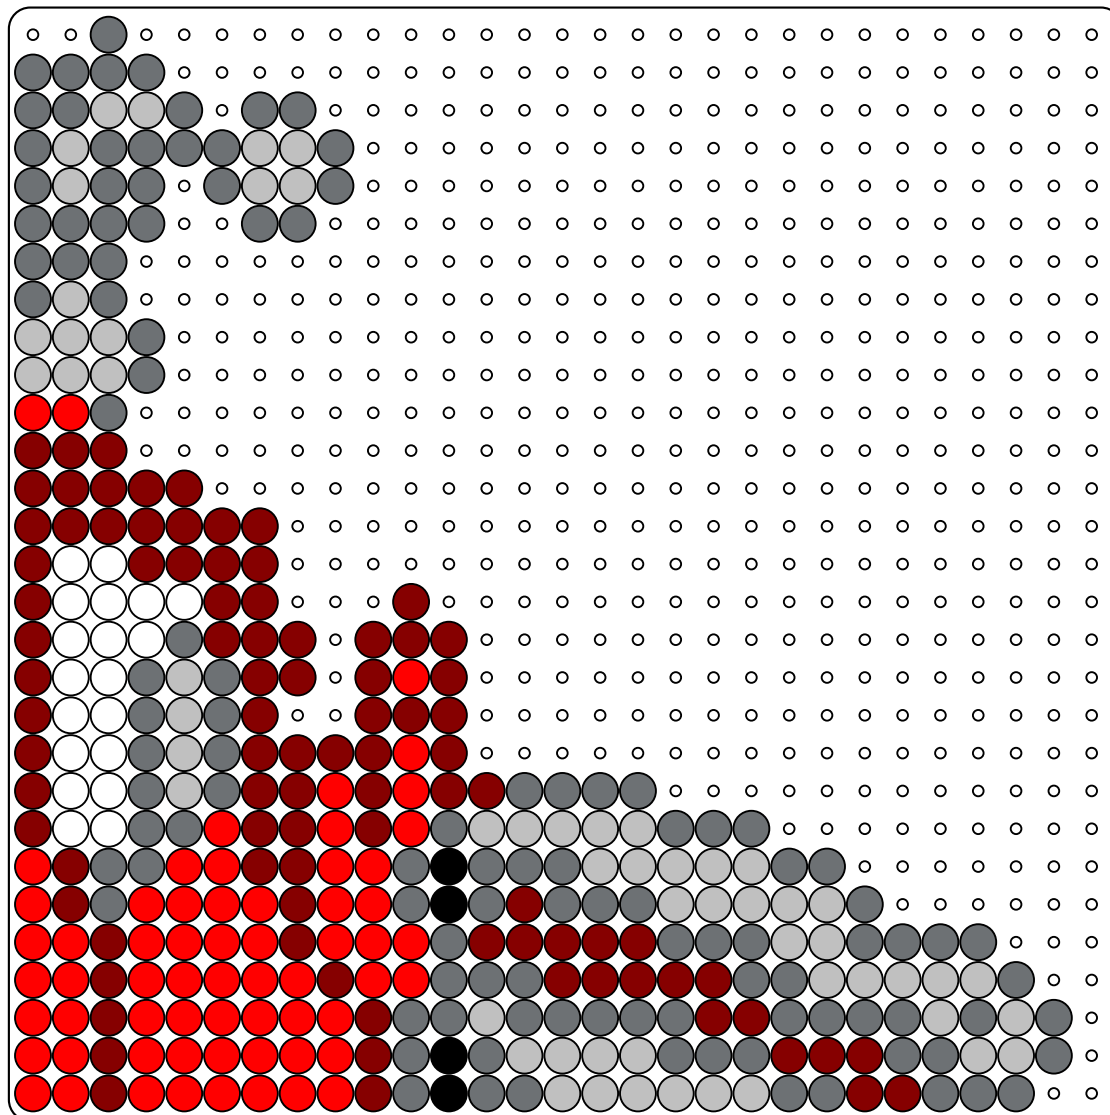

Red from Cars

Perler's number and colors needed:

- | | | |
|-----------------------|---------------------------|---------------------------|
| ○ White (142) | ● Red (877) | ● Black (303) |
| ● Reddish brown (262) | ● Translucent black (312) | ● Fluorescent orange (20) |
| ● Silver (281) | | |

Red from Cars top left

Perler's number and colors needed:

- | | | |
|----------------------|--------------------------|---------------------------|
| ○ White (112) | ● Red (213) | ● Black (15) |
| ● Reddish brown (91) | ● Translucent black (28) | ● Fluorescent orange (20) |
| ● Silver (38) | | |

Red from Cars top right

Perler's number and colors needed:

- | | | |
|----------------------|---------------------------|---------------|
| ○ White (19) | ● Red (63) | ● Black (4) |
| ● Reddish brown (90) | ● Translucent black (112) | ● Silver (56) |

Red from Cars bottom left

Perler's number and colors needed:

- White (11)
- Red (331)
- Black (83)
- Reddish brown (11)
- Translucent black (84)
- Silver (124)

Red from Cars bottom right

Perler's number and colors needed: