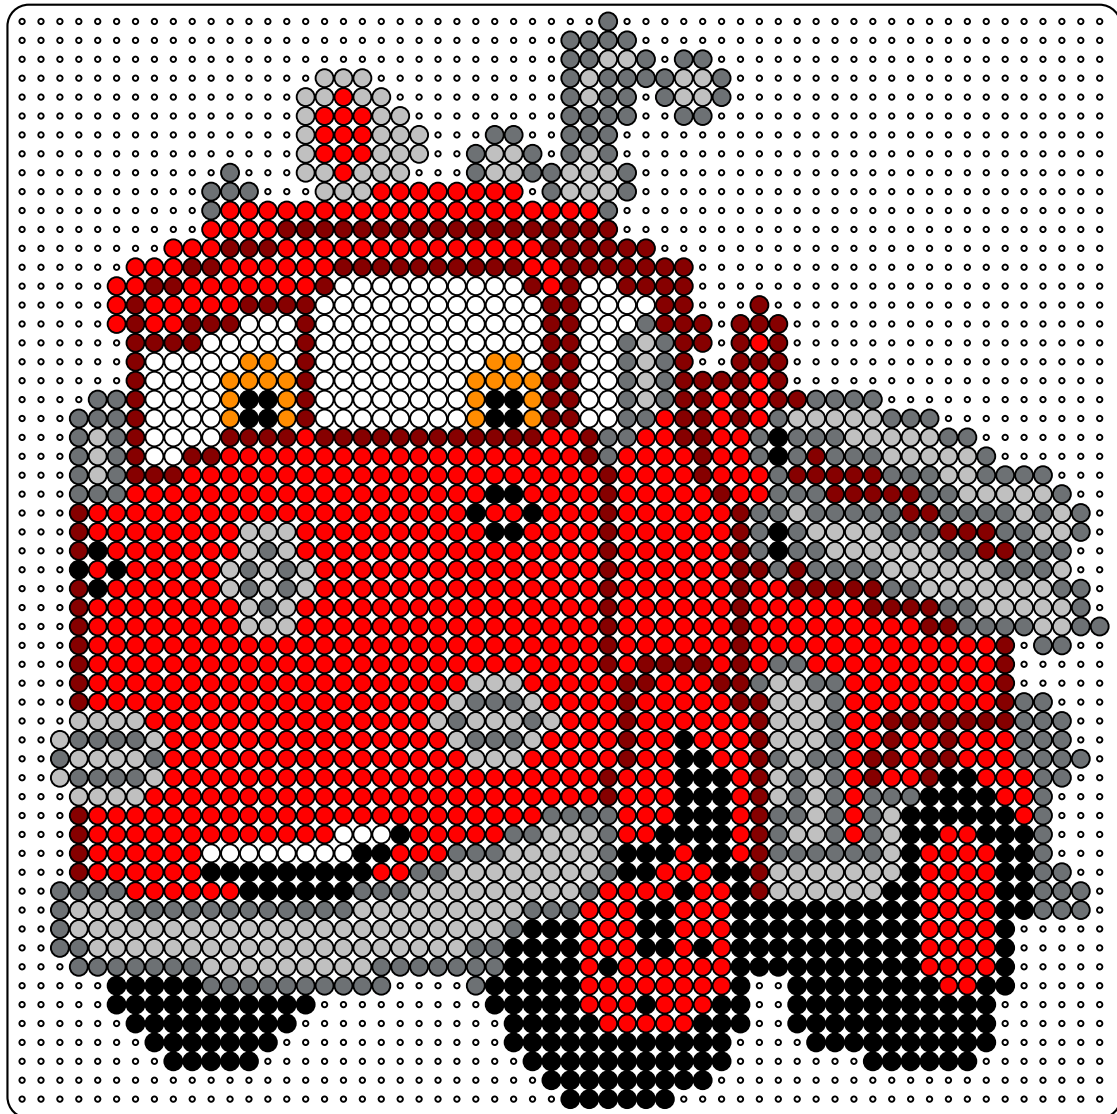

Red from Cars

Perler's number and colors needed:

- | | | |
|-----------------------|---------------------------|---------------------------|
| ○ White (142) | ● Red (877) | ● Black (303) |
| ● Reddish brown (262) | ● Translucent black (312) | ● Fluorescent orange (20) |
| ● Silver (281) | | |

Red from Cars top left

Perler's number and colors needed:

- | | | |
|----------------------|--------------------------|---------------------------|
| ○ White (112) | ● Red (213) | ● Black (15) |
| ● Reddish brown (91) | ● Translucent black (28) | ● Fluorescent orange (20) |
| ● Silver (38) | | |

Red from Cars top right

Perler's number and colors needed:

- | | | |
|----------------------|---------------------------|---------------|
| ○ White (19) | ● Red (63) | ● Black (4) |
| ● Reddish brown (90) | ● Translucent black (112) | ● Silver (56) |